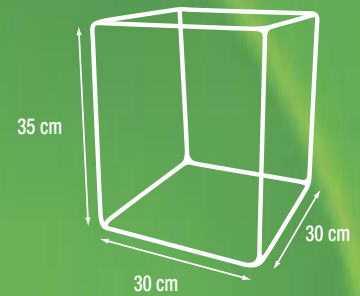

FLORA

Fully equipped for
aquatic plants

30L