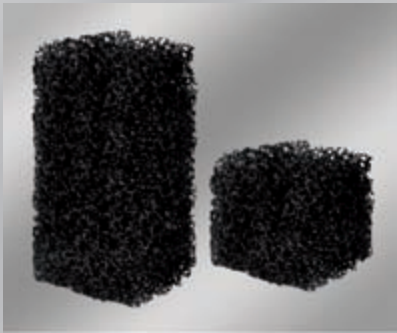

FLUVAL®

NANO FILTER SPARES

A456

Fluval Nano Internal Filter replacement Bio Foam 2pcs

A457

Fluval Nano Internal Filter replacement Fine Foam 2pcs

A458

Fluval Nano Internal Filter replacement Carbon Cartridge 2pcs