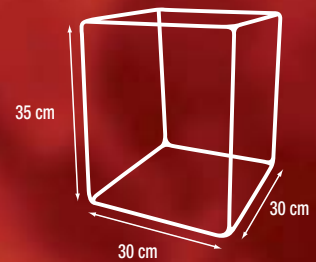

EBI

NANO SHRIMP HABITAT

30L