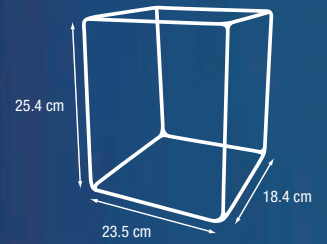

10510
Fluval Spec Aquarium

SPEC

Fully equipped
with integrated
filtration

7.6L

FLUVAL®

SPEC ACCESSORIES

SPEC

Fully equipped
with integrated
filtration