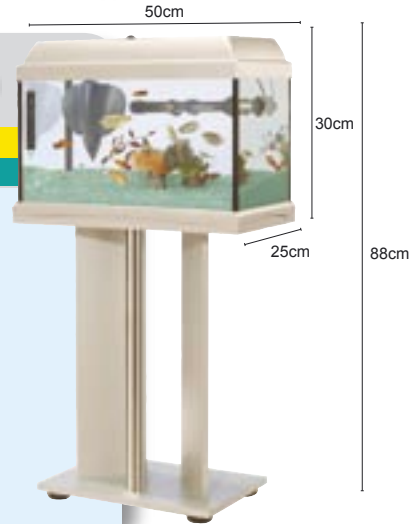

Available in 35L and 60L sizes
Coldwater or Tropical sets

Complete with filter, ornament, heater (tropical set only), GLO lighting and Nutrafin food & treatments

*Available separately

Goldfish

Tropical

ELITE

style35

Goldfish Aquarium Set
Complete with:

Aquarium Set Code: 15146
Cabinet Code: 15505

- Elite Stingray 10 Filter
- 15" Sun Glo Fluorescent Light Tube
- Decorative Ornament
- Nutrafin Max Fish Food
- Nutrafin Aqua Plus Water Conditioner
- Nutrafin Cycle Biological Supplement
- Elite Aquarium Care Guide

ELITE

style35

Tropical Aquarium Set
Complete with:

Aquarium Set Code: 15156
Cabinet Code: 15505

- Elite Stingray 10 Filter
- 15" Sun Glo Fluorescent Light Tube
- Decorative Ornament
- Nutrafin Max Fish Food
- Nutrafin Aqua Plus Water Conditioner
- Nutrafin Cycle Biological Supplement
- Elite 50w Heater
- LCD Thermometer
- Elite Aquarium Care Guide