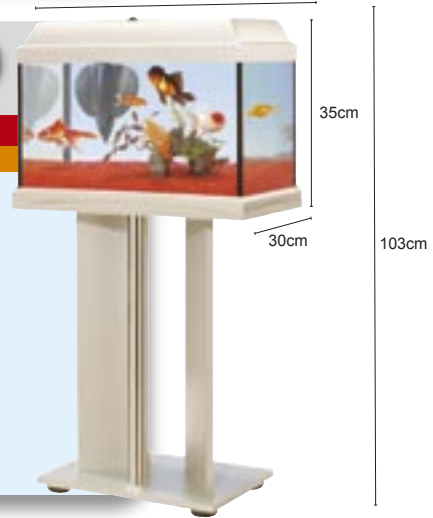

ELITE

style60

Goldfish Aquarium Set
Complete with:

Aquarium Set Code: 15166
Cabinet Code: 15515

- Elite Stingray 15 Filter
- 18" Sun Glo Fluorescent Light Tube
- Decorative Ornament
- Nutrafin Max Fish Food
- Nutrafin Aqua Plus Water Conditioner
- Nutrafin Cycle Biological Supplement
- Elite Aquarium Care Guide