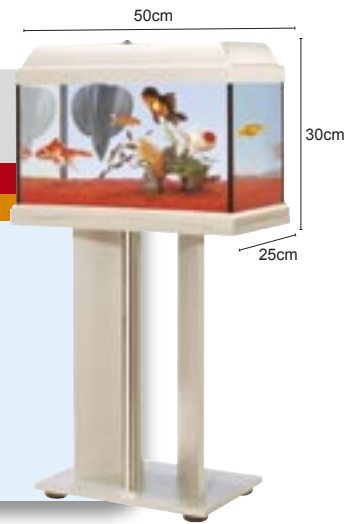

ELITE

style35

Goldfish Aquarium Set
Complete with:

Aquarium Set Code: 15146
Cabinet Code: 15505

- Elite Stingray 10 Filter
- 15" Sun Glo Fluorescent Light Tube
- Decorative Ornament
- Nutrafin Max Fish Food
- Nutrafin Aqua Plus Water Conditioner
- Nutrafin Cycle Biological Supplement
- Elite Aquarium Care Guide